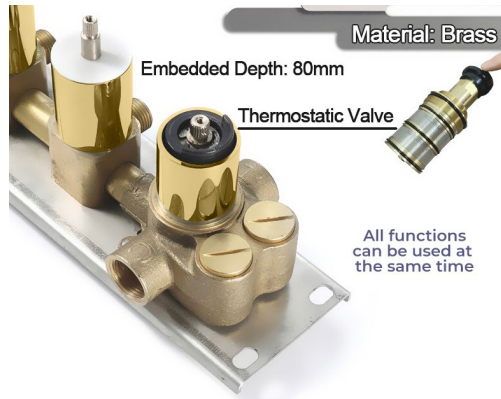

- Shower Panel /Hose Material: 304 Stainless Steel
- Shower Head Size: 800*600 mm
- Showerheads Install: Embedded Ceiling Mounted
- Concealed Mixer Install: Wall-Mounted
- LED Shower Head Functions: Rainfall, Waterfall, Mist
- Water Pressure: 0.3 MPA
- Water Flow: 16L/min~28L/min
- Shower Accessories Material: Brass
- LED Light: Need to Connect Power
- Shower Hose Length: 1.5M
- AC: 100-265V 50/60Hz
- Music: Need Bluetooth

Touch Panel Control

- Turn On/Off Control
- MANUAL MODE**
Total 64 colors
- Auto mode setting
- AUTO MODE**
Total 11 Auto mode
- Set the speed of color change, fast/slow

All dimensions and specifications are nominal and may vary. Use actual products for accuracy in critical situations.

Shower Mixer

Product shown is only for installation display purpose

All functions can be used at the same time

Hand Shower

Shower Mixer Connections

Spout

Body Jet

FEATURES

- Material: Brass
- Base Plate Height: 5-1/8"
- Base Plate Width: 5-1/8"
- Jet Surface Area: 3-1/8"
- Surface Depth: 1/4"
- Adjustment Angle: 5°
- Male NPT Connection: 1/2"
- Maximum Flow Rate: 2.5 GPM (9.5L/min) max @ 80 psi