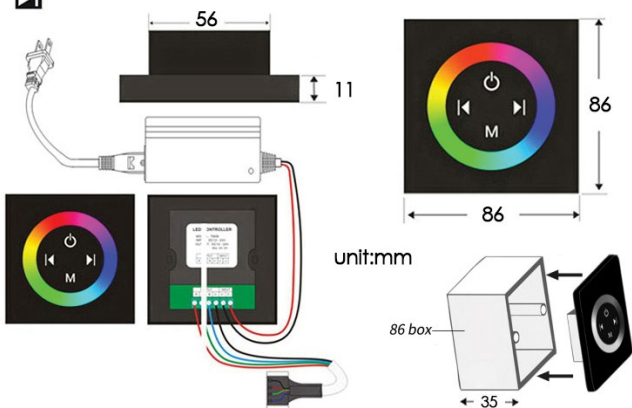

WATERFALL RAINFALL MIST THERMOSTATIC LED TOUCH PANEL CONTROLLED RECESSED CEILING MOUNT GOLD SHOWER SYSTEM WITH JETTED BODY SPRAYS AND HAND SHOWER SPECIFICATIONS

Shower Head

Product shown is only for installation display purpose

- Shower Panel /Hose Material: 304 Stainless Steel
- Shower Head Size: 800*600 mm
- Showerheads Install: Embedded Ceiling Mounted
- Concealed Mixer Install: Wall-Mounted
- LED Shower Head Functions: Rainfall, Waterfall, Mist
- Water Pressure: 0.3 MPA
- Water Flow: 16L/min~28L/min
- Shower Accessories Material: Brass
- LED Light: Need to Connect Power
- Shower Hose Length: 1.5M
- AC: 100-265V 50/60Hz
- Music: Need Bluetooth

Touch Panel Control

- Turn On/Off Control
- MANUAL MODE**
Total 64 colors
- Auto mode setting
- AUTO MODE**
Total 11 Auto mode
- Set the speed of color change, fast/slow

All dimensions and specifications are nominal and may vary. Use actual products for accuracy in critical situations.

- Material: Brass
- Base Plate Height: 5-1/8"
- Base Plate Width: 5-1/8"
- Jet Surface Area: 3-1/8"
- Surface Depth: 1/4"
- Adjustment Angle: 5°
- Male NPT Connection: 1/2"
- Maximum Flow Rate: 2.5 GPM (9.5L/min) max @ 80 psi