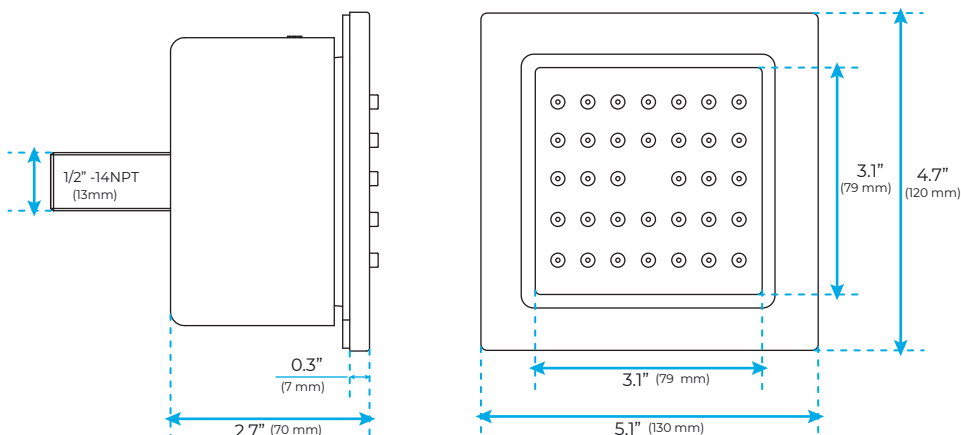

- Shower Panel /Hose Material: 304 Stainless Steel
- Shower Head Size: 800*600 mm
- Showerheads Install: Embedded Ceiling Mounted
- Concealed Mixer Install: Wall-Mounted
- LED Shower Head Functions: Rainfall, Waterfall, Mist
- Water Pressure: 0.3 MPA
- Water Flow: 16L/min~28L/min
- Shower Accessories Material: Brass
- LED Light: Need to Connect Power
- Shower Hose Length: 1.5M
- AC: 100-265V 50/60Hz
- Music: Need Bluetooth

Shower Mixer

Product shown is only for installation display purpose

All functions can be used at the same time

Hand Shower

Shower Mixer Connections

Spout

Body Jet

FEATURES

- Material: Brass
- Base Plate Height: 5-1/8"
- Base Plate Width: 5-1/8"
- Jet Surface Area: 3-1/8"
- Surface Depth: 1/4"
- Adjustment Angle: 5°
- Male NPT Connection: 1/2"
- Maximum Flow Rate: 2.5 GPM (9.5L/min) max @ 80 psi