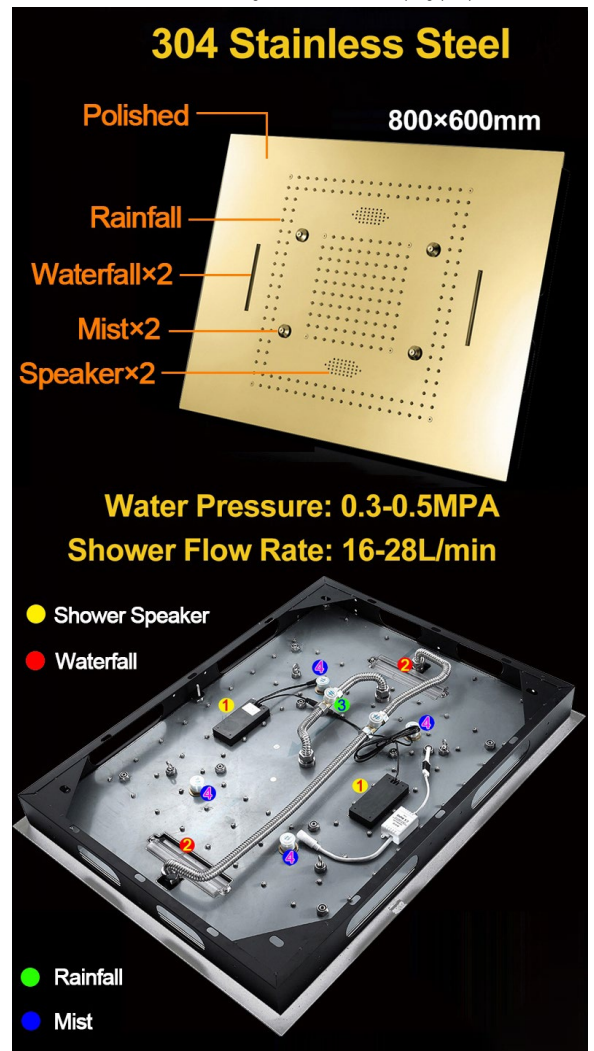

WATERFALL RAINFALL MIST THERMOSTATIC LED TOUCH PANEL CONTROLLED RECESSED CEILING MOUNT GOLD SHOWER SYSTEM WITH JETTED BODY SPRAYS AND HAND SHOWER SPECIFICATIONS

Shower Head

Product shown is only for installation display purpose

- Shower Panel /Hose Material: 304 Stainless Steel
- Shower Head Size: 800*600 mm
- Showerheads Install: Embedded Ceiling Mounted
- Concealed Mixer Install: Wall-Mounted
- LED Shower Head Functions: Rainfall, Waterfall, Mist
- Water Pressure: 0.3 MPA
- Water Flow: 16L/min~28L/min
- Shower Accessories Material: Brass
- LED Light: Need to Connect Power
- Shower Hose Length: 1.5M
- AC: 100-265V 50/60Hz
- Music: Need Bluetooth

Touch Panel Control

- Turn On/Off Control
- MANUAL MODE**
Total 64 colors
- Auto mode setting
- AUTO MODE**
Total 11 Auto mode
- Set the speed of color change, fast/slow

All dimensions and specifications are nominal and may vary. Use actual products for accuracy in critical situations.

- Material: Brass
- Base Plate Height: 5-1/8"
- Base Plate Width: 5-1/8"
- Jet Surface Area: 3-1/8"
- Surface Depth: 1/4"
- Adjustment Angle: 5°
- Male NPT Connection: 1/2"
- Maximum Flow Rate: 2.5 GPM (9.5L/min) max @ 80 psi