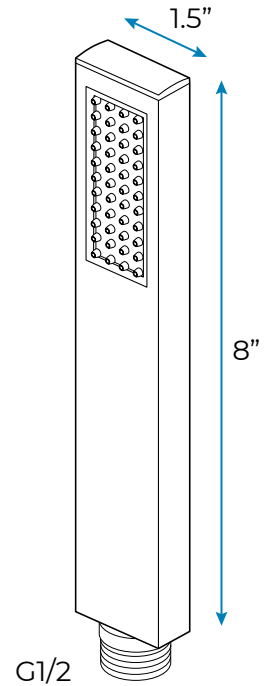

- Shower Panel /Hose Material: 304 Stainless Steel
- Shower Head Size: 800*600 mm
- Showerheads Install: Embedded Ceiling Mounted
- Concealed Mixer Install: Wall-Mounted
- LED Shower Head Functions: Rainfall, Waterfall, Mist
- Water Pressure: 0.3 MPA
- Water Flow: 16L/min~28L/min
- Shower Accessories Material: Brass
- LED Light: Need to Connect Power
- Shower Hose Length: 1.5M
- AC: 100-265V 50/60Hz
- Music: Need Bluetooth

Shower Mixer

Product shown is only for installation display purpose

All functions can be used at the same time

Hand Shower

Shower Mixer Connections

Spout

Body Jet

FEATURES

- Material: Brass
- Base Plate Height: 5-1/8"
- Base Plate Width: 5-1/8"
- Jet Surface Area: 3-1/8"
- Surface Depth: 1/4"
- Adjustment Angle: 5°
- Male NPT Connection: 1/2"
- Maximum Flow Rate: 2.5 GPM (9.5L/min) max @ 80 psi