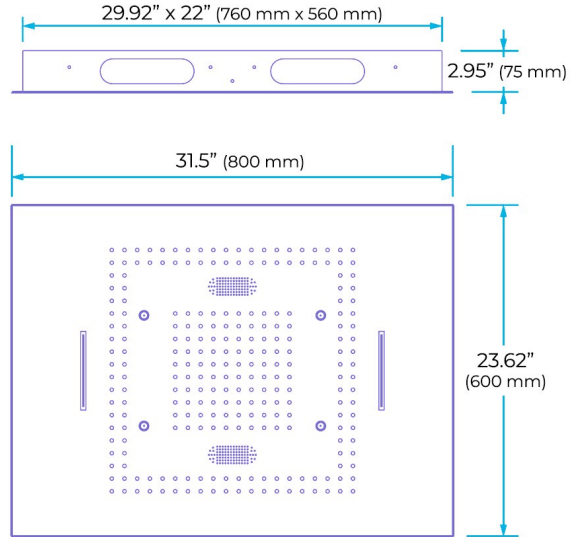

WATERFALL RAINFALL MIST THERMOSTATIC LED TOUCH PANEL CONTROLLED RECESSED CEILING MOUNT GOLD SHOWER SYSTEM WITH JETTED BODY SPRAYS AND HAND SHOWER SPECIFICATIONS

Shower Head

Product shown is only for installation display purpose

- Shower Panel /Hose Material: 304 Stainless Steel
- Shower Head Size: 800*600 mm
- Showerheads Install: Embedded Ceiling Mounted
- Concealed Mixer Install: Wall-Mounted
- LED Shower Head Functions: Rainfall, Waterfall, Mist
- Water Pressure: 0.3 MPA
- Water Flow: 16L/min~28L/min
- Shower Accessories Material: Brass
- LED Light: Need to Connect Power
- Shower Hose Length: 1.5M
- AC: 100-265V 50/60Hz
- Music: Need Bluetooth

Touch Panel Control

- Turn On/Off Control
- MANUAL MODE**
Total 64 colors
- Auto mode setting
- AUTO MODE**
Total 11 Auto mode
- Set the speed of color change, fast/slow

All dimensions and specifications are nominal and may vary. Use actual products for accuracy in critical situations.

- Material: Brass
- Base Plate Height: 5-1/8"
- Base Plate Width: 5-1/8"
- Jet Surface Area: 3-1/8"
- Surface Depth: 1/4"
- Adjustment Angle: 5°
- Male NPT Connection: 1/2"
- Maximum Flow Rate: 2.5 GPM (9.5L/min) max @ 80 psi