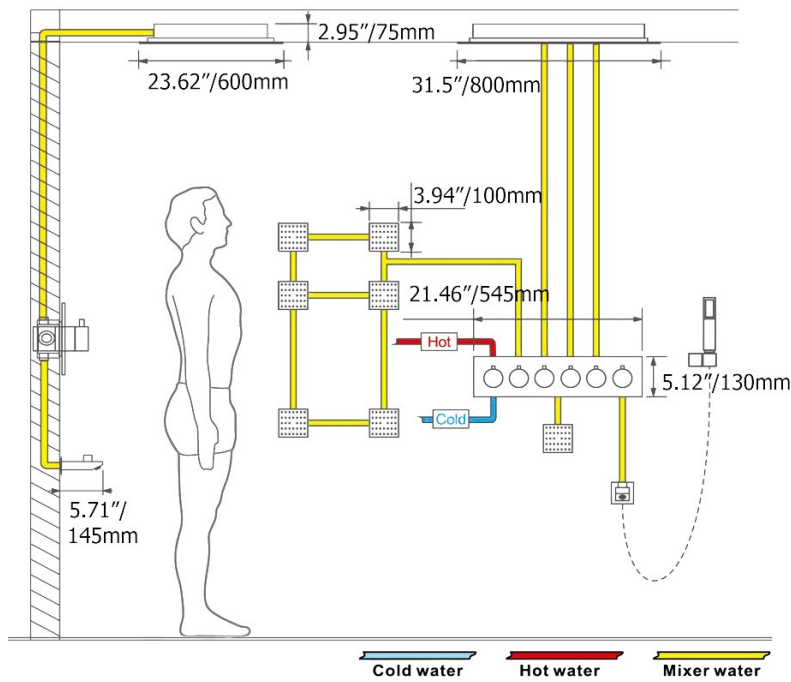

- Shower Panel /Hose Material: 304 Stainless Steel
- Shower Head Size: 800*600 mm
- Showerheads Install: Embedded Ceiling Mounted
- Concealed Mixer Install: Wall-Mounted
- LED Shower Head Functions: Rainfall, Waterfall, Mist
- Water Pressure: 0.3 MPA
- Water Flow: 16L/min~28L/min
- Shower Accessories Material: Brass
- LED Light: Need to Connect Power
- Shower Hose Length: 1.5M
- AC: 100-265V 50/60Hz
- Music: Need Bluetooth

Touch Panel Control

- Turn On/Off Control
- MANUAL MODE**
Total 64 colors
- Auto mode setting
- AUTO MODE**
Total 11 Auto mode
- Set the speed of color change, fast/slow

All dimensions and specifications are nominal and may vary. Use actual products for accuracy in critical situations.

Shower Mixer

Product shown is only for installation display purpose

All functions can be used at the same time

Hand Shower

Shower Mixer Connections

Spout

Body Jet

FEATURES

- Material: Brass
- Base Plate Height: 5-1/8"
- Base Plate Width: 5-1/8"
- Jet Surface Area: 3-1/8"
- Surface Depth: 1/4"
- Adjustment Angle: 5°
- Male NPT Connection: 1/2"
- Maximum Flow Rate: 2.5 GPM (9.5L/min) max @ 80 psi