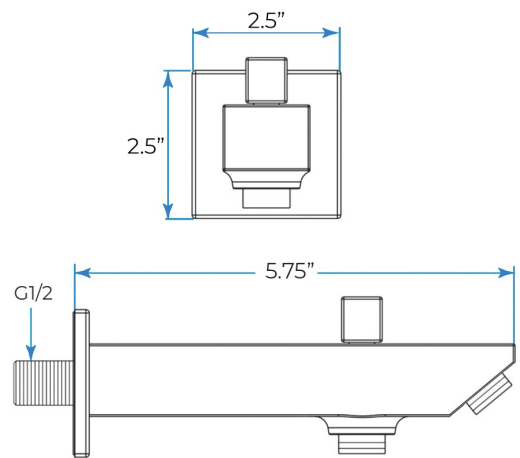

- Shower Panel /Hose Material: 304 Stainless Steel
- Shower Head Size: 800*600 mm
- Showerheads Install: Embedded Ceiling Mounted
- Concealed Mixer Install: Wall-Mounted
- LED Shower Head Functions: Rainfall, Waterfall, Mist
- Water Pressure: 0.3 MPA
- Water Flow: 16L/min~28L/min
- Shower Accessories Material: Brass
- LED Light: Need to Connect Power
- Shower Hose Length: 1.5M
- AC: 100-265V 50/60Hz
- Music: Need Bluetooth

Shower Mixer

Product shown is only for installation display purpose

All functions can be used at the same time

Hand Shower

Shower Mixer Connections

Spout

Body Jet

FEATURES

- Material: Brass
- Base Plate Height: 5-1/8"
- Base Plate Width: 5-1/8"
- Jet Surface Area: 3-1/8"
- Surface Depth: 1/4"
- Adjustment Angle: 5°
- Male NPT Connection: 1/2"
- Maximum Flow Rate: 2.5 GPM (9.5L/min) max @ 80 psi