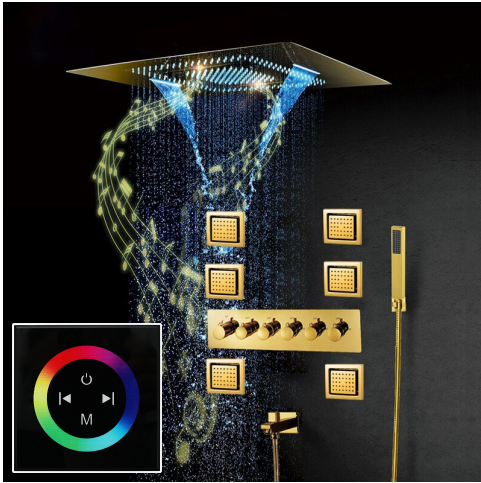

WATERFALL RAINFALL MIST THERMOSTATIC LED TOUCH PANEL CONTROLLED RECESSED CEILING MOUNT GOLD SHOWER SYSTEM WITH JETTED BODY SPRAYS AND HAND SHOWER SPECIFICATIONS

Shower Head

Product shown is only for installation display purpose

- Shower Panel /Hose Material: 304 Stainless Steel
- Shower Head Size: 800*600 mm
- Showerheads Install: Embedded Ceiling Mounted
- Concealed Mixer Install: Wall-Mounted
- LED Shower Head Functions: Rainfall, Waterfall, Mist
- Water Pressure: 0.3 MPA
- Water Flow: 16L/min~28L/min
- Shower Accessories Material: Brass
- LED Light: Need to Connect Power
- Shower Hose Length: 1.5M
- AC: 100-265V 50/60Hz
- Music: Need Bluetooth

Touch Panel Control

- Turn On/Off Control
- MANUAL MODE**
Total 64 colors
- Auto mode setting
- AUTO MODE**
Total 11 Auto mode
- Set the speed of color change, fast/slow

All dimensions and specifications are nominal and may vary. Use actual products for accuracy in critical situations.

Shower Mixer

Product shown is only for installation display purpose

All functions can be used at the same time

Hand Shower

Shower Mixer Connections

Spout

Body Jet

FEATURES