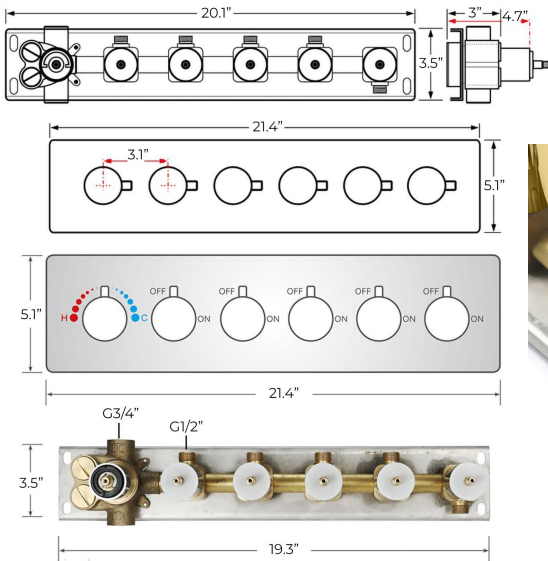

- Shower Panel /Hose Material: 304 Stainless Steel
- Shower Head Size: 800*600 mm
- Showerheads Install: Embedded Ceiling Mounted
- Concealed Mixer Install: Wall-Mounted
- LED Shower Head Functions: Rainfall, Waterfall, Mist
- Water Pressure: 0.3 MPA
- Water Flow: 16L/min~28L/min
- Shower Accessories Material: Brass
- LED Light: Need to Connect Power
- Shower Hose Length: 1.5M
- AC: 100-265V 50/60Hz
- Music: Need Bluetooth

Touch Panel Control

- Turn On/Off Control
- MANUAL MODE**
Total 64 colors
- Auto mode setting
- AUTO MODE**
Total 11 Auto mode
- Set the speed of color change, fast/slow

All dimensions and specifications are nominal and may vary. Use actual products for accuracy in critical situations.

Shower Mixer

Product shown is only for installation display purpose

All functions can be used at the same time

Hand Shower

Shower Mixer Connections

Spout

Body Jet

FEATURES

- Material: Brass
- Base Plate Height: 5-1/8"
- Base Plate Width: 5-1/8"
- Jet Surface Area: 3-1/8"
- Surface Depth: 1/4"
- Adjustment Angle: 5°
- Male NPT Connection: 1/2"
- Maximum Flow Rate: 2.5 GPM (9.5L/min) max @ 80 psi